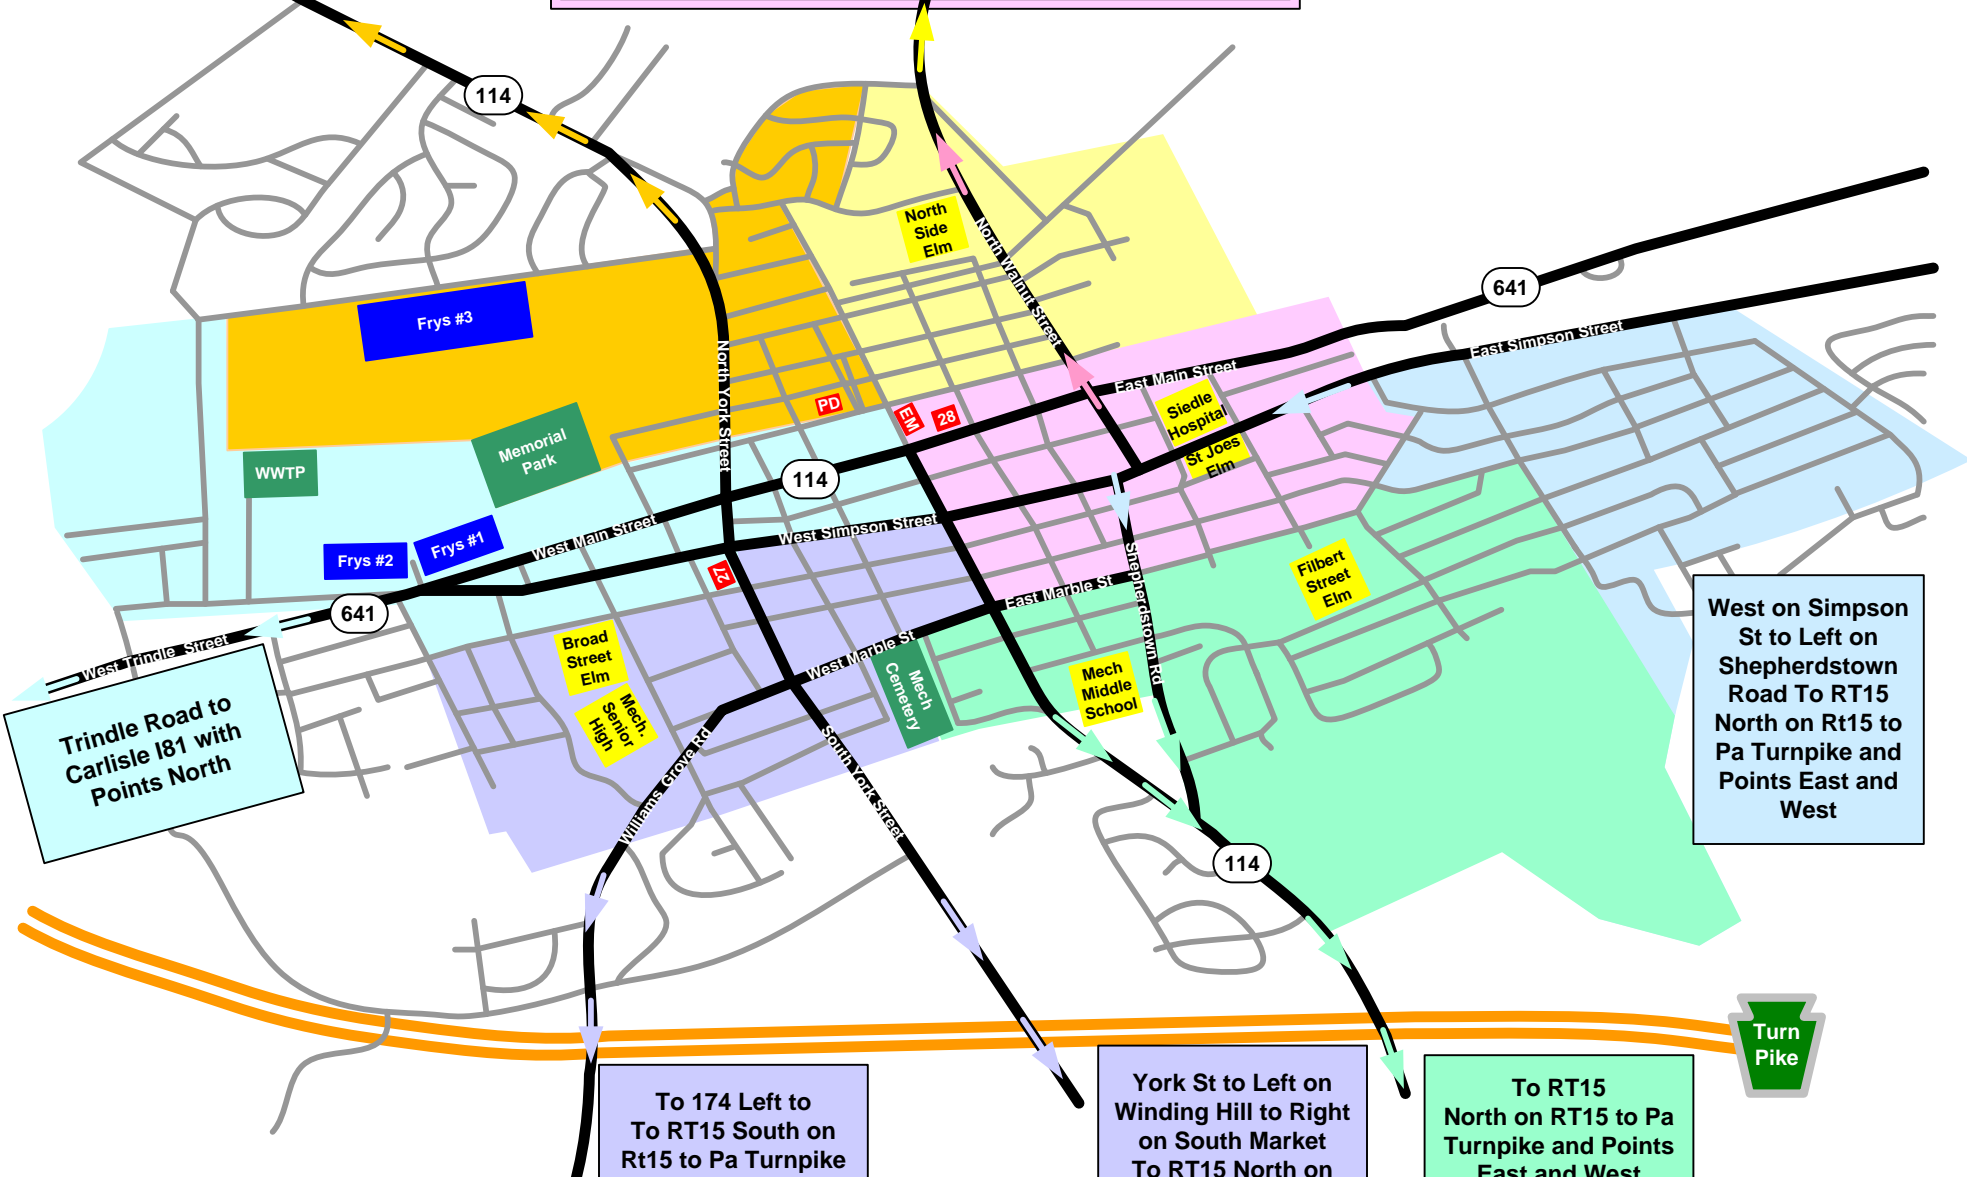

To I81 and Points North

To Rt 11 (Carlisle Pike)  
Right to 581  
Left on 581 to I81 with Points North  
Right on 581 to I83 or I283 with Points North

Trindle Road to  
Carlisle I81 with  
Points North

West on Simpson  
St to Left on  
Shepherdstown  
Road To RT15  
North on Rt15 to  
Pa Turnpike and  
Points East and  
West

To 174 Left to  
To RT15 South on  
Rt15 to Pa Turnpike  
and Points East and  
West

York St to Left on  
Winding Hill to Right  
on South Market  
To RT15 North on  
Rt15 to Pa Turnpike  
and Points East and  
West

To RT15  
North on RT15 to Pa  
Turnpike and Points  
East and West

# Plan E

South Conflagration